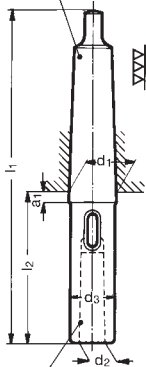

Oil toughened extension sockets externally precision ground with hardened tang

Outside taper Morse DIN 228

Inside taper Morse DIN 228